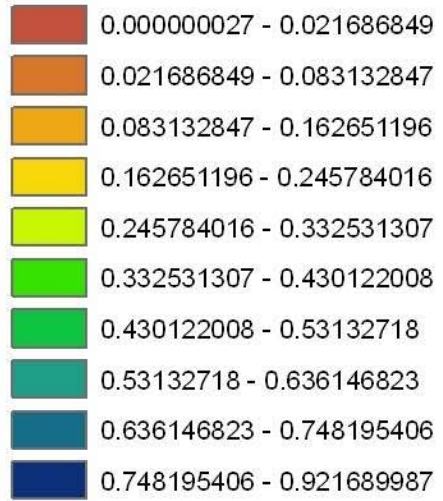

Wattled Crane

Presence probability

Wattled Crane Potential Presence